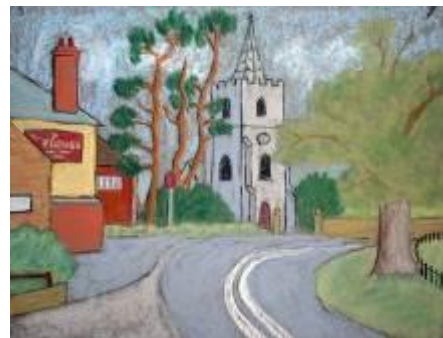

2006.113.116 20th century chalk drawing; artist T B Mills; probably the 'Plough' public house and Holy Trinity Church, Lower Beeding, West Sussex; unsigned.